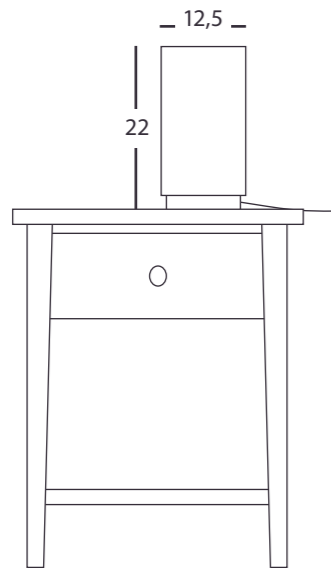

FLONDER

BEDSIDE TABLE LAMP

MODELS

7001 - wooden base, in-line switch on cord

LIGHT SOURCE

E27 LED light

DIMENSIONS

HEIGHT 22cm
DIAMETER 12,5
CORD LENGTH 2m

WEIGHT

NET 0,5 kg
GROSS 1 kg

MATERIALS

BASE: ASH WOOD
SHADE: Viaplan® TEXTILE