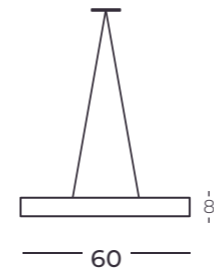

6001 - wooden frame

WEIGHT

NET 5 kg

GROSS 6.5 kg

DIMENSIONS

HEIGHT: 60 cm

WIDTH: 60 cm

DEPTH: 7 cm

GROSS 8.5 kg

DIMENSIONS

HEIGHT: 100 cm

WIDTH: 100 cm

DEPTH: 7 cm

RUNDO 60/100

PENDANT LAMPS

6005

HEIGHT: 60 cm
WIDTH: 60 cm
DEPTH: 7 cm

TYPE: 6006

HEIGHT: 100 cm
WIDTH: 100 cm
DEPTH: 7 cm

LIGHT SOURCE

LED modules, dimmable,
color temperature can be changed

/// CALMING
ATMOSPHERE

Peonia / Peony

Lunaria / annua honesty