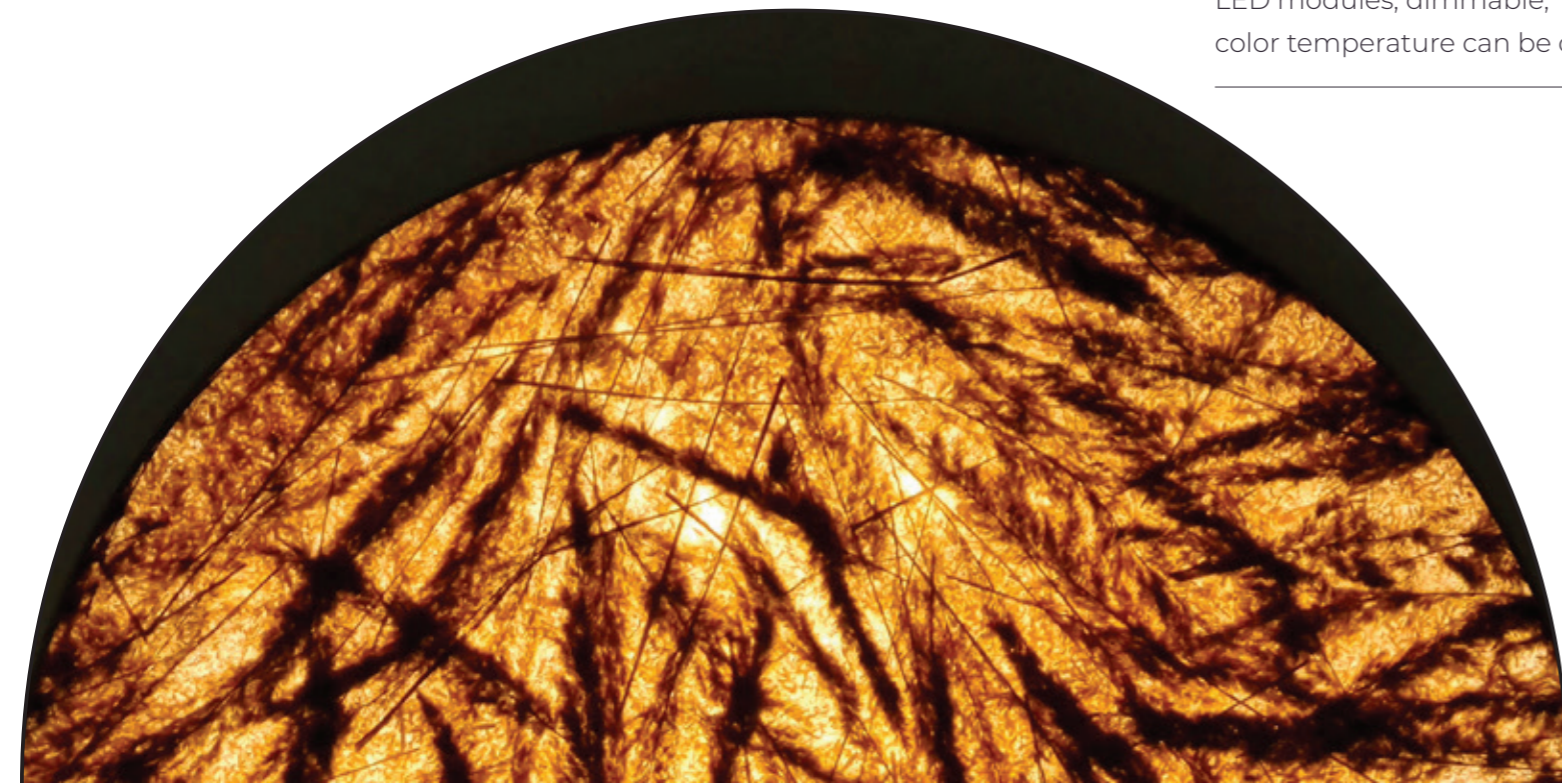

HEIGHT: 60 cm
WIDTH: 60 cm
DEPTH: 7 cm

TYPE: 6006

HEIGHT: 100 cm
WIDTH: 100 cm
DEPTH: 7 cm

LIGHT SOURCE

LED modules, dimmable,
color temperature can be changed

/// CALMING
ATMOSPHERE

Peonia / Peony

Lunaria / annua honesty