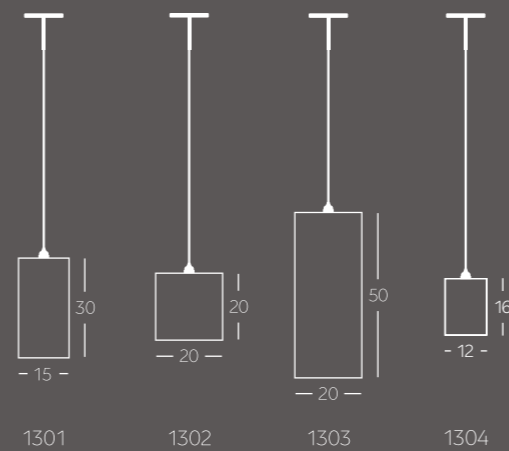

DIMENSIONS

CABLE LENGTH:
Personalization options available.

TYPE: **1301**
WIDTH: 15 cm
HEIGHT: 30 cm
DEPTH: 15 cm

TYPE: **1302**
WIDTH: 20 cm
HEIGHT: 20 cm
DEPTH: 20 cm

TYPE: **1303**
WIDTH: 20 cm
HEIGHT: 50 cm
DEPTH: 20 cm

TYPE: **1304**
WIDTH: 12 cm
HEIGHT: 16 cm
DEPTH: 12 cm

(customizable on purchase)

Hedron

PENDANT LAMPS & CHANDELIER

MATERIALS
customizable on purchase

CEILING ROSE: steel

SHADE: Viaplant® RESIN

LIGHT SOURCE

E27 LED light
Personalization options available.
Request more information.

DIMENSIONS

CABLE LENGTH:
Personalization options available.

HEIGHT: 20 cm, 30 cm, 45 cm
WIDTH: 20 cm, 30 cm, 45 cm
DEPTH: 20 cm, 30 cm, 45 cm
(customizable on purchase)