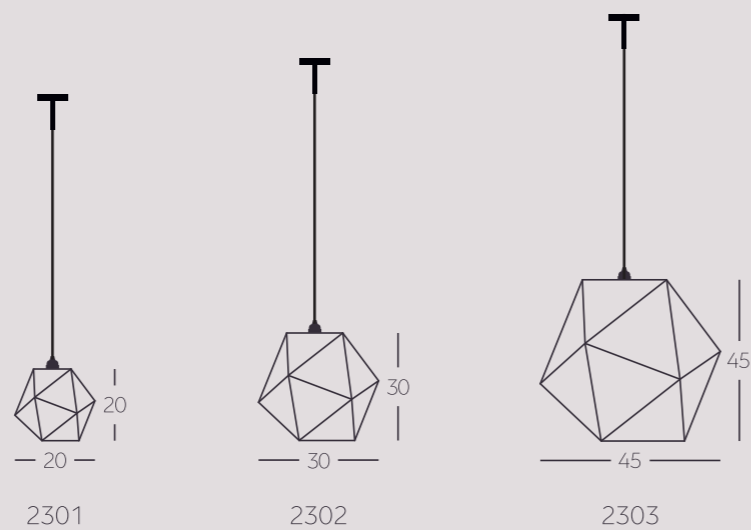

DIMENSIONS

CABLE LENGTH:
Personalization options available.

TYPE: **1301**
WIDTH: 15 cm
HEIGHT: 30 cm
DEPTH: 15 cm

TYPE: **1302**
WIDTH: 20 cm
HEIGHT: 20 cm
DEPTH: 20 cm

TYPE: **1303**
WIDTH: 20 cm
HEIGHT: 50 cm
DEPTH: 20 cm

TYPE: **1304**
WIDTH: 12 cm
HEIGHT: 16 cm
DEPTH: 12 cm

(customizable on purchase)

Hedron

PENDANT LAMPS & CHANDELIER

MATERIALS
customizable on purchase

CEILING ROSE: steel

SHADE: Viaplant® RESIN

LIGHT SOURCE

E27 LED light
Personalization options available.
Request more information.

DIMENSIONS

CABLE LENGTH:
Personalization options available.

HEIGHT: 20 cm, 30 cm, 45 cm
WIDTH: 20 cm, 30 cm, 45 cm
DEPTH: 20 cm, 30 cm, 45 cm
(customizable on purchase)