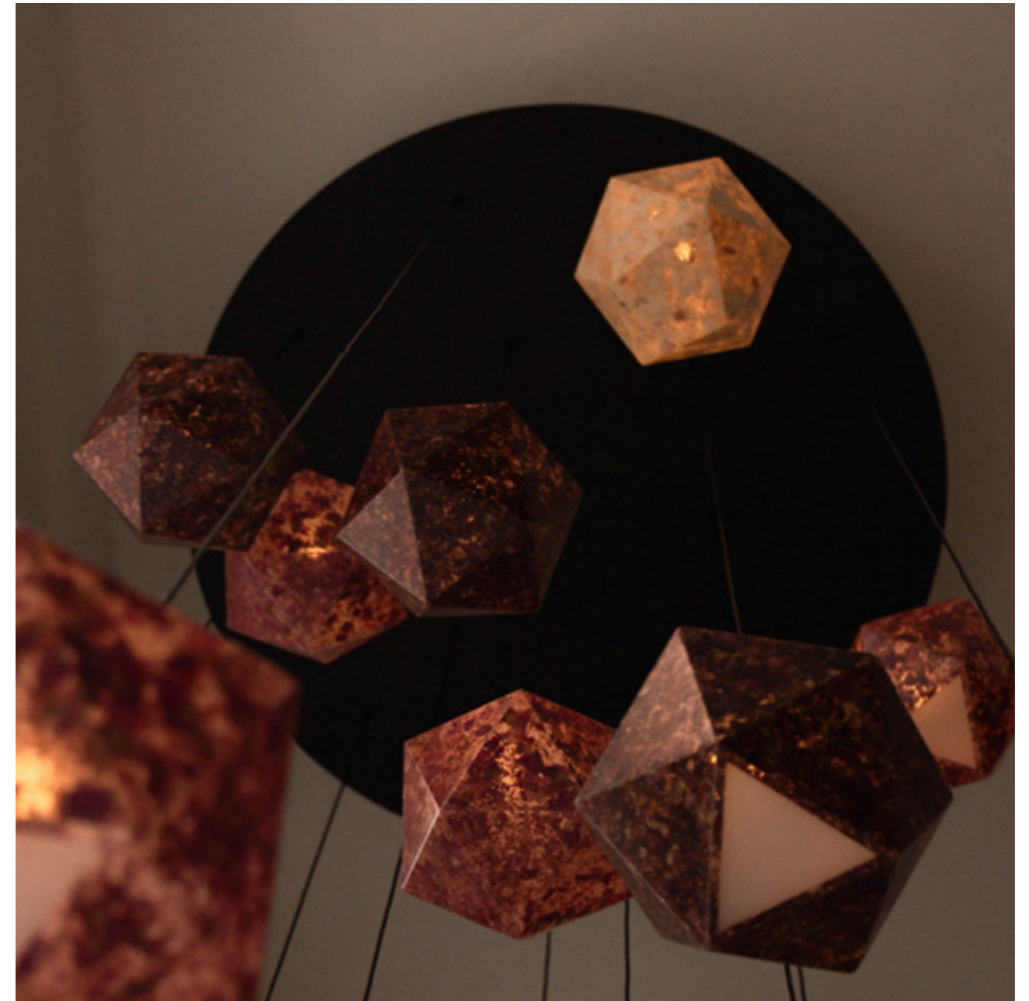

Columna

PENDANT LAMPS & CHANDELIER

MATERIALS

customizable on purchase

CEILING ROSE: steel

SHADE: Viaplant® RESIN

LIGHT SOURCE

E27 LED light
Personalization options available.
Request more information.

TYPE: **1304**
WIDTH: 12 cm
HEIGHT: 16 cm
DEPTH: 12 cm

(customizable on purchase)

Hedron

PENDANT LAMPS & CHANDELIER

MATERIALS
customizable on purchase

CEILING ROSE: steel

SHADE: Viaplant® RESIN

LIGHT SOURCE

E27 LED light
Personalization options available.
Request more information.

DIMENSIONS

CABLE LENGTH:
Personalization options available.

HEIGHT: 20 cm, 30 cm, 45 cm
WIDTH: 20 cm, 30 cm, 45 cm
DEPTH: 20 cm, 30 cm, 45 cm
(customizable on purchase)