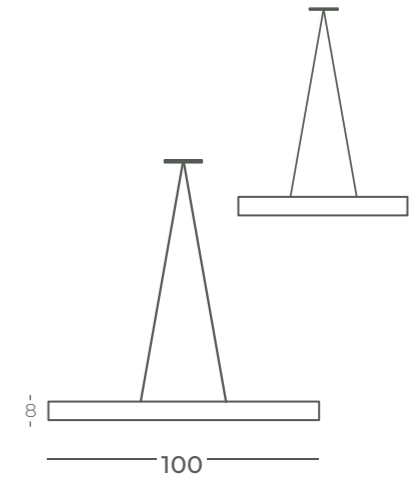

RUNDO 100

PENDANT LAMPS

CODE

6006 - wooden frame

LIGHT SOURCE

LED modules, dimmable,
color temperature
can be changed

DIMENSIONS

CABLE LENGTH:
Personalization options available.

HEIGHT: 100 cm

WIDTH: 100 cm

DEPTH: 9 cm