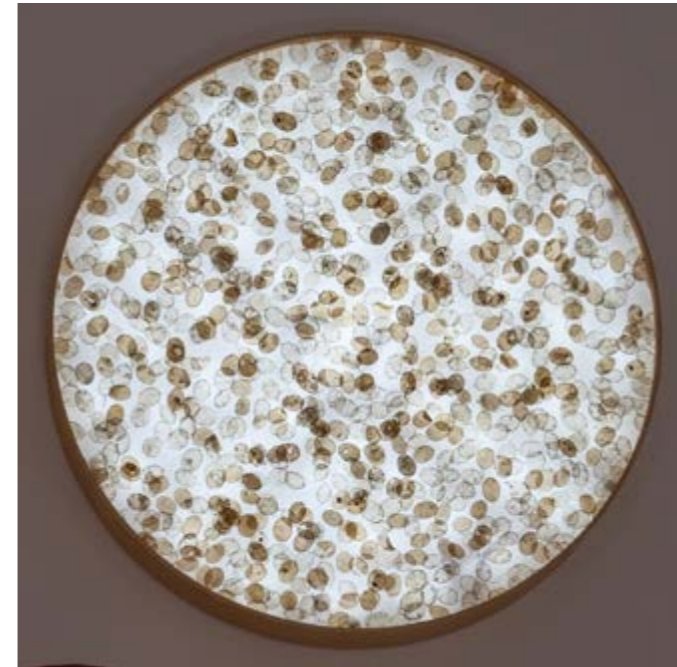

VIAPLANT

PLANT VARIATIONS

An obvious feature of Viaplant is the plant itself. Like amber that captures the history of life Viaplant encapsulates nature's artistic performance. It preserves the details, colors and texture of the plants, creating a unique and inimitable pattern for each piece.

Peonia | *Peony*

Cotinus | *Smoketree*

Lunaria | *Annua honesty*

Lignum blue |
Tinted Woodwool

Phragmit | *Reed*

Calam-triticum |

Bushgrass - straw

Triticum | *Wheat straw*