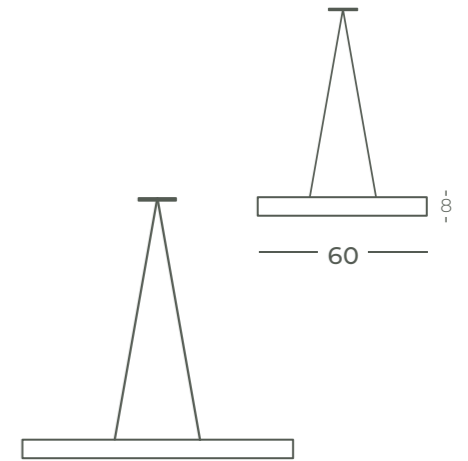

6001 - wooden frame

WEIGHT

NET 5 kg

GROSS 6.5 kg

DIMENSIONS

HEIGHT: 60 cm

WIDTH: 60 cm

DEPTH: 9 cm

DIMENSIONS

HEIGHT: 100 cm

WIDTH: 100 cm

DEPTH: 9 cm

VIA PLANT

RUNDO 60

PENDANT LAMPS

CODE

6005 - wooden frame

LIGHT SOURCE

LED modules, dimmable,
color temperature
can be changed

DIMENSIONS

CABLE LENGTH:
Personalization options available.

HEIGHT: 60 cm

WIDTH: 60 cm

DEPTH: 9 cm